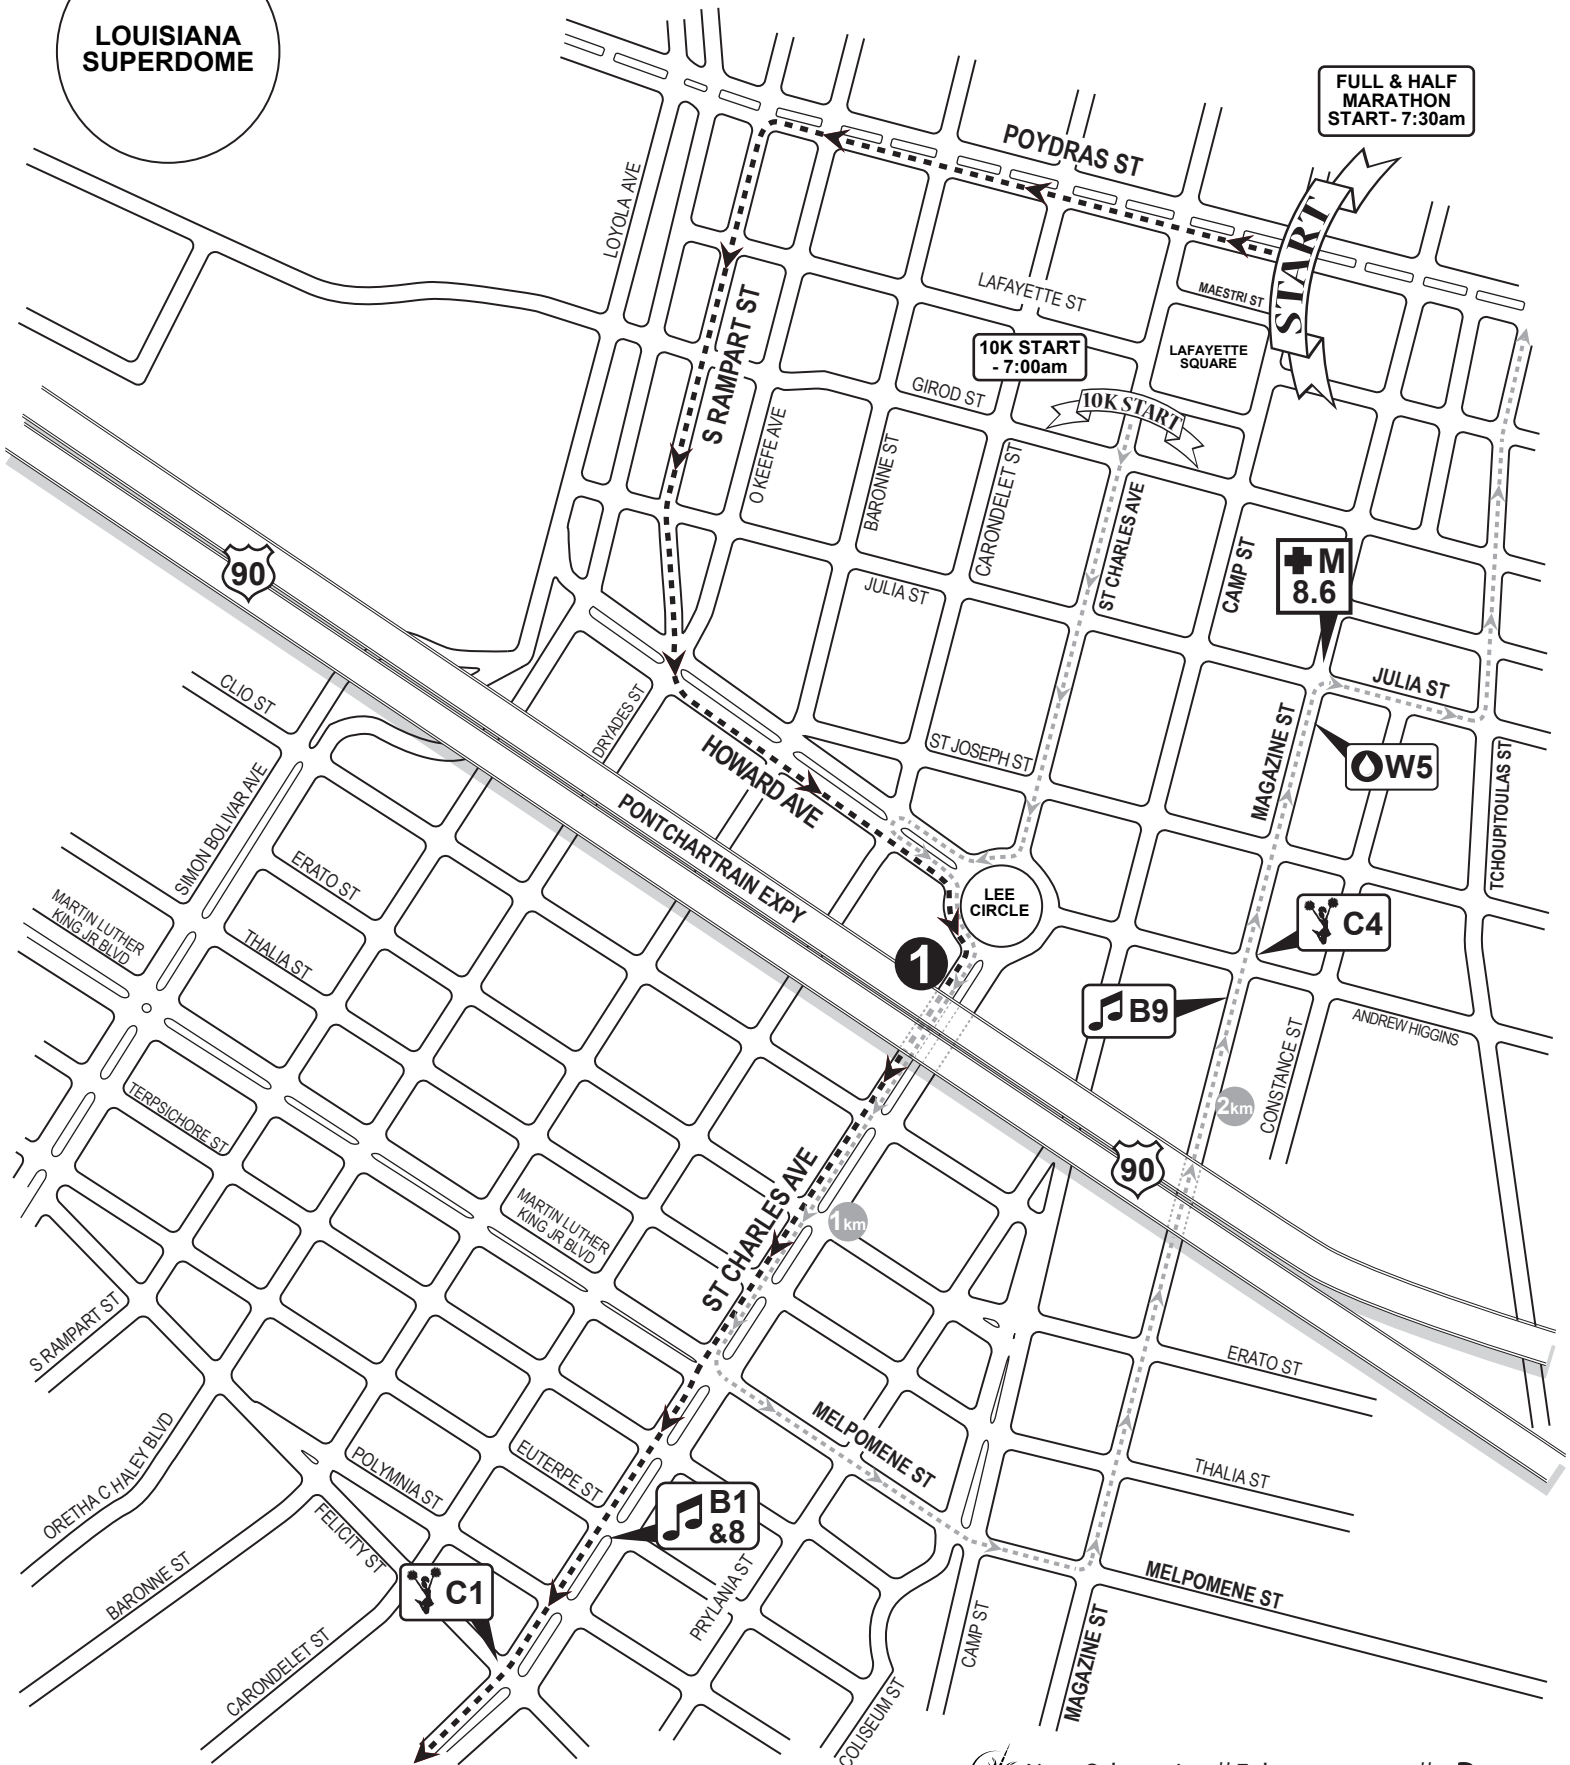

Rock 'n' Roll NEW ORLEANS

Combined Courses

10K

M

1/2 &

The Start - Mile 1.7
7:00am - 7:47am

The Start - Mile 1.5
7:30am - 8:43am

LOUISIANA SUPERDOME