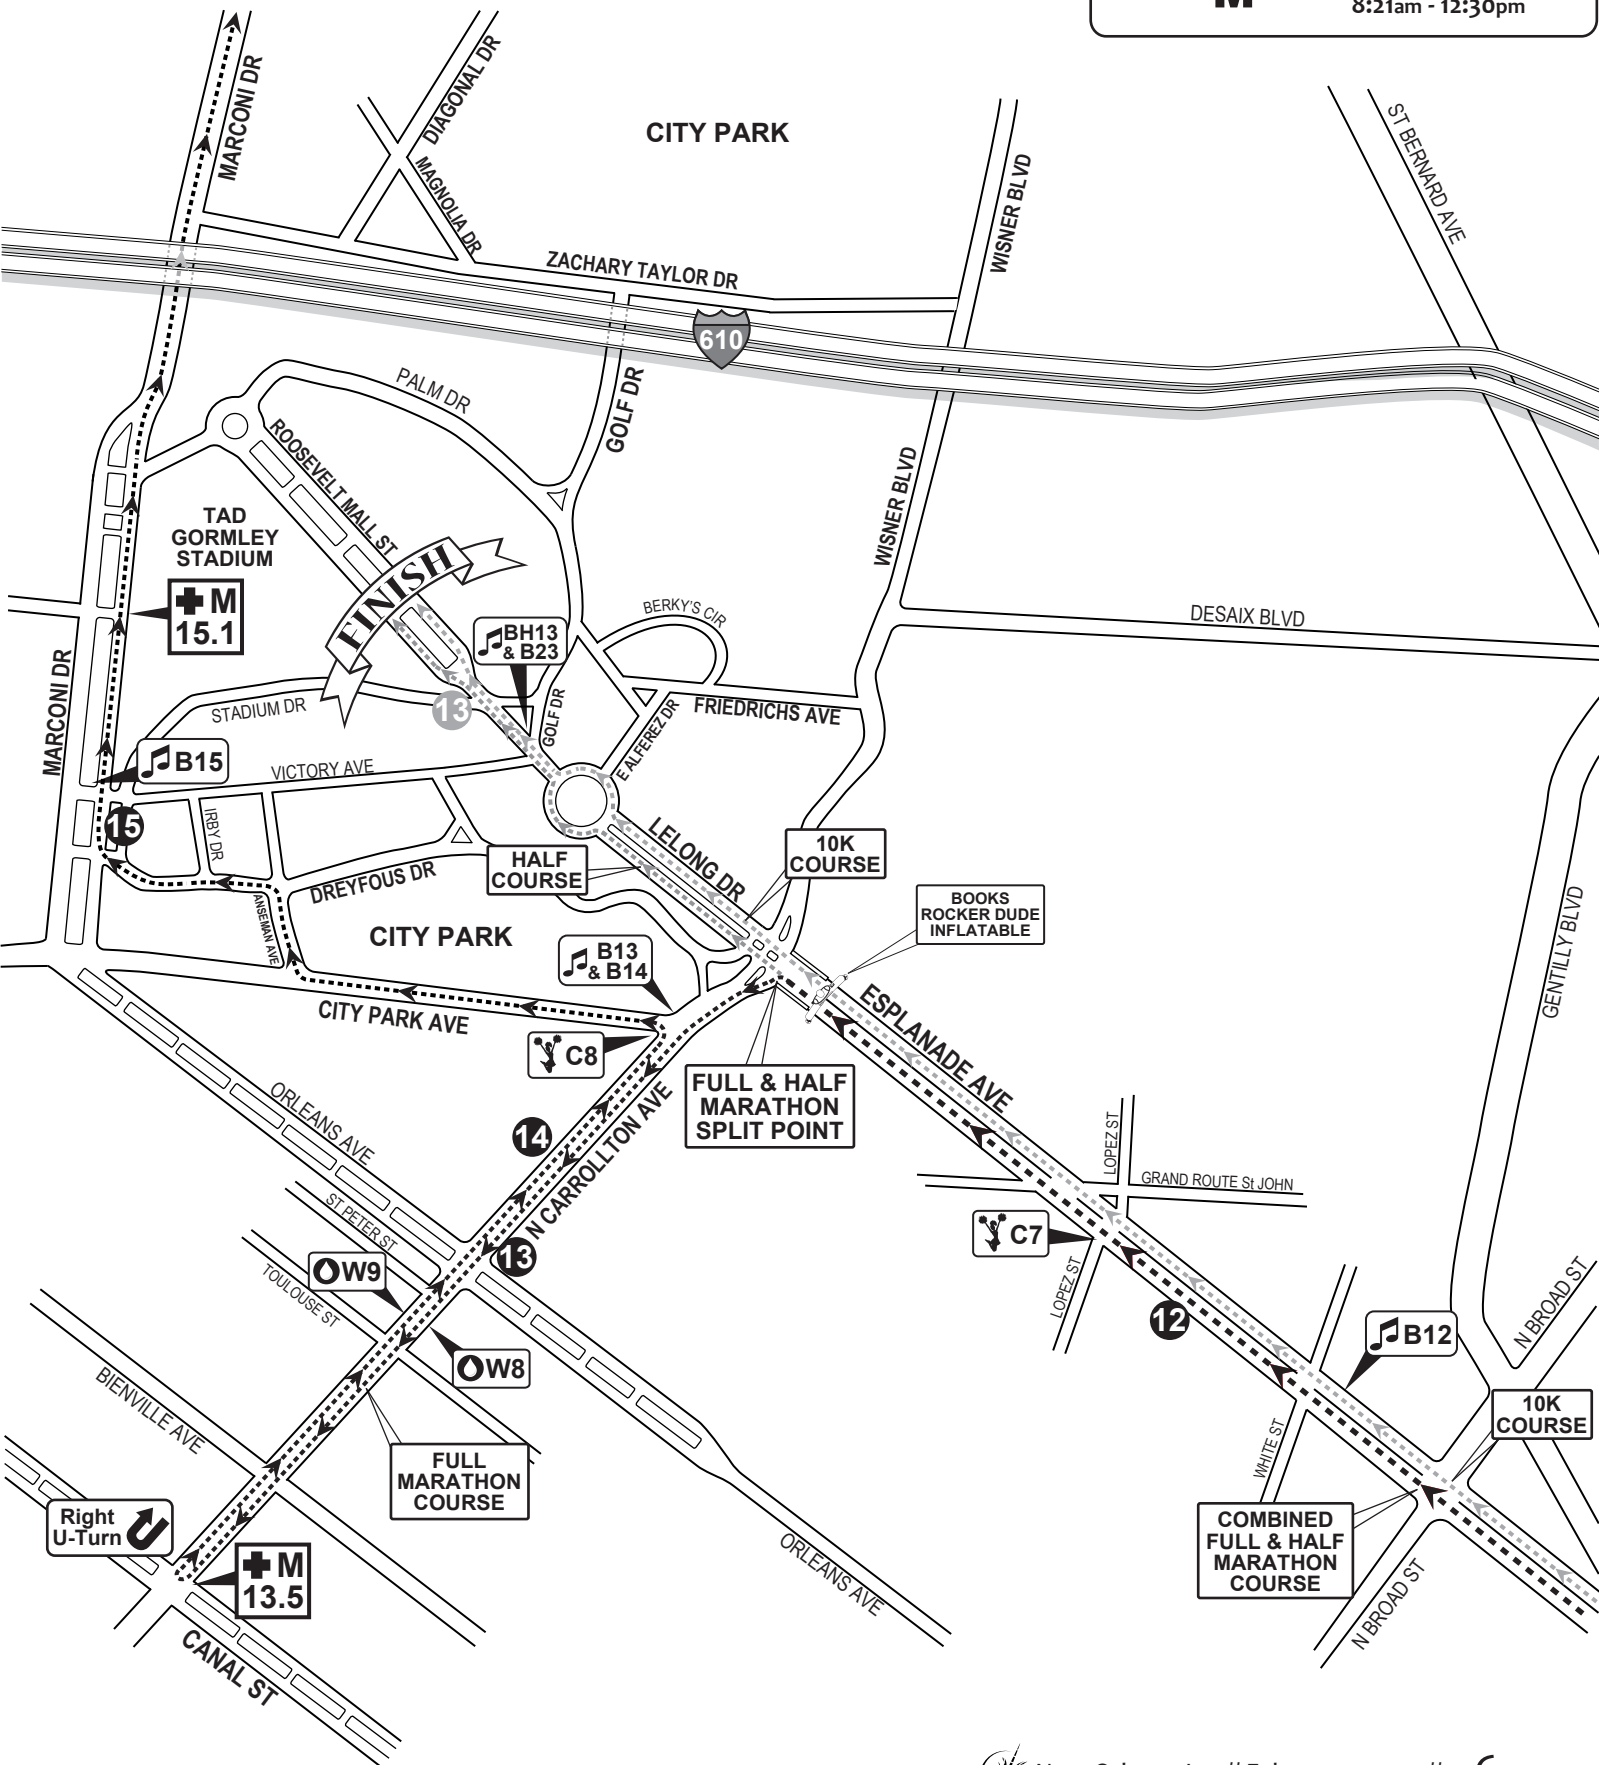

Water Station

Full Marathon
Course

Marathon Mileage
First Runner - Last Runner

Medical Station

10K & Half
Courses

Half Marathon Mileage
First Runner - Last Runner

Cheer Station

Mile Markers

The Start - Mile 2.0
7:00am - 7:52am

M
1/2 &

Mile 7.3 - Mile 9.2
7:30am - 8:43am

Rock 'n' Roll NEW ORLEANS

Combined Courses

	10K	Mile 2.0 - Mile 4.6
	M	7:09am - 8:40am
	1/2	Mile 7.3 - Mile 11.8
		8:02am - 11:52am

Rock 'n' Roll NEW ORLEANS

Combined Courses

- 10K** Mile 4.6 - The Finish
7:22am - 9:09am
- 1/2** Mile 11.8 - The Finish
8:21am - 12:15pm
- M** Mile 11.8 - Mile 15.9
8:21am - 12:30pm

Rock 'n' Roll NEW ORLEANS

Marathon Course

M

Mile 22.4 - Mile 24.8
9:18am - 2:53pm

Rock 'n' Roll NEW ORLEANS

Marathon Course

M

Mile 24.8 - The Finish
9:29am - 3:16pm