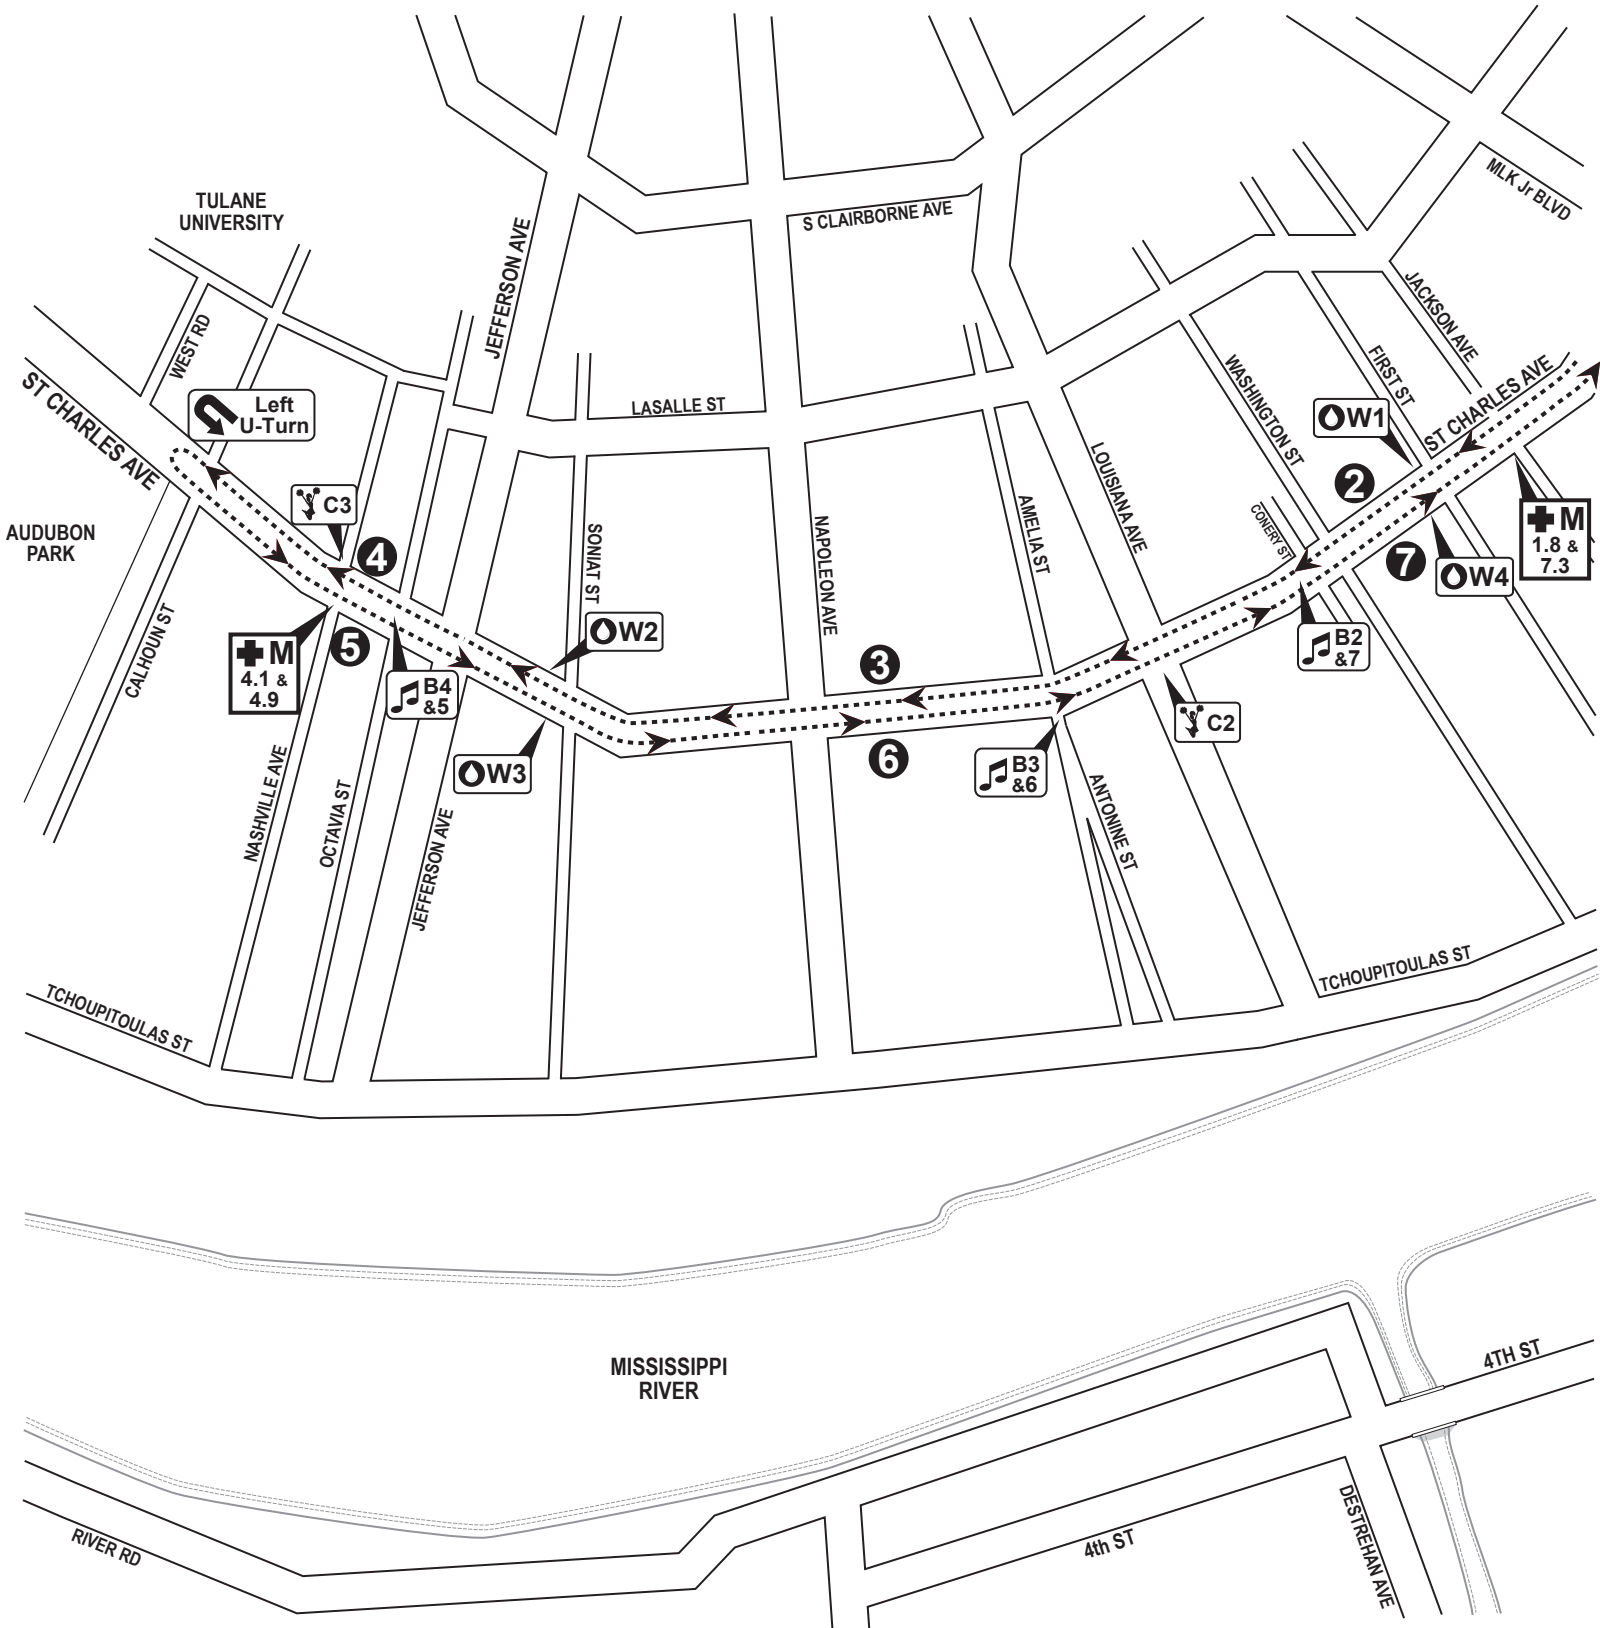

Rock 'n' Roll NEW ORLEANS

Combined Course

M
1/2 &

Mile 1.5 - Mile 7.3
7:36am - 10:29am