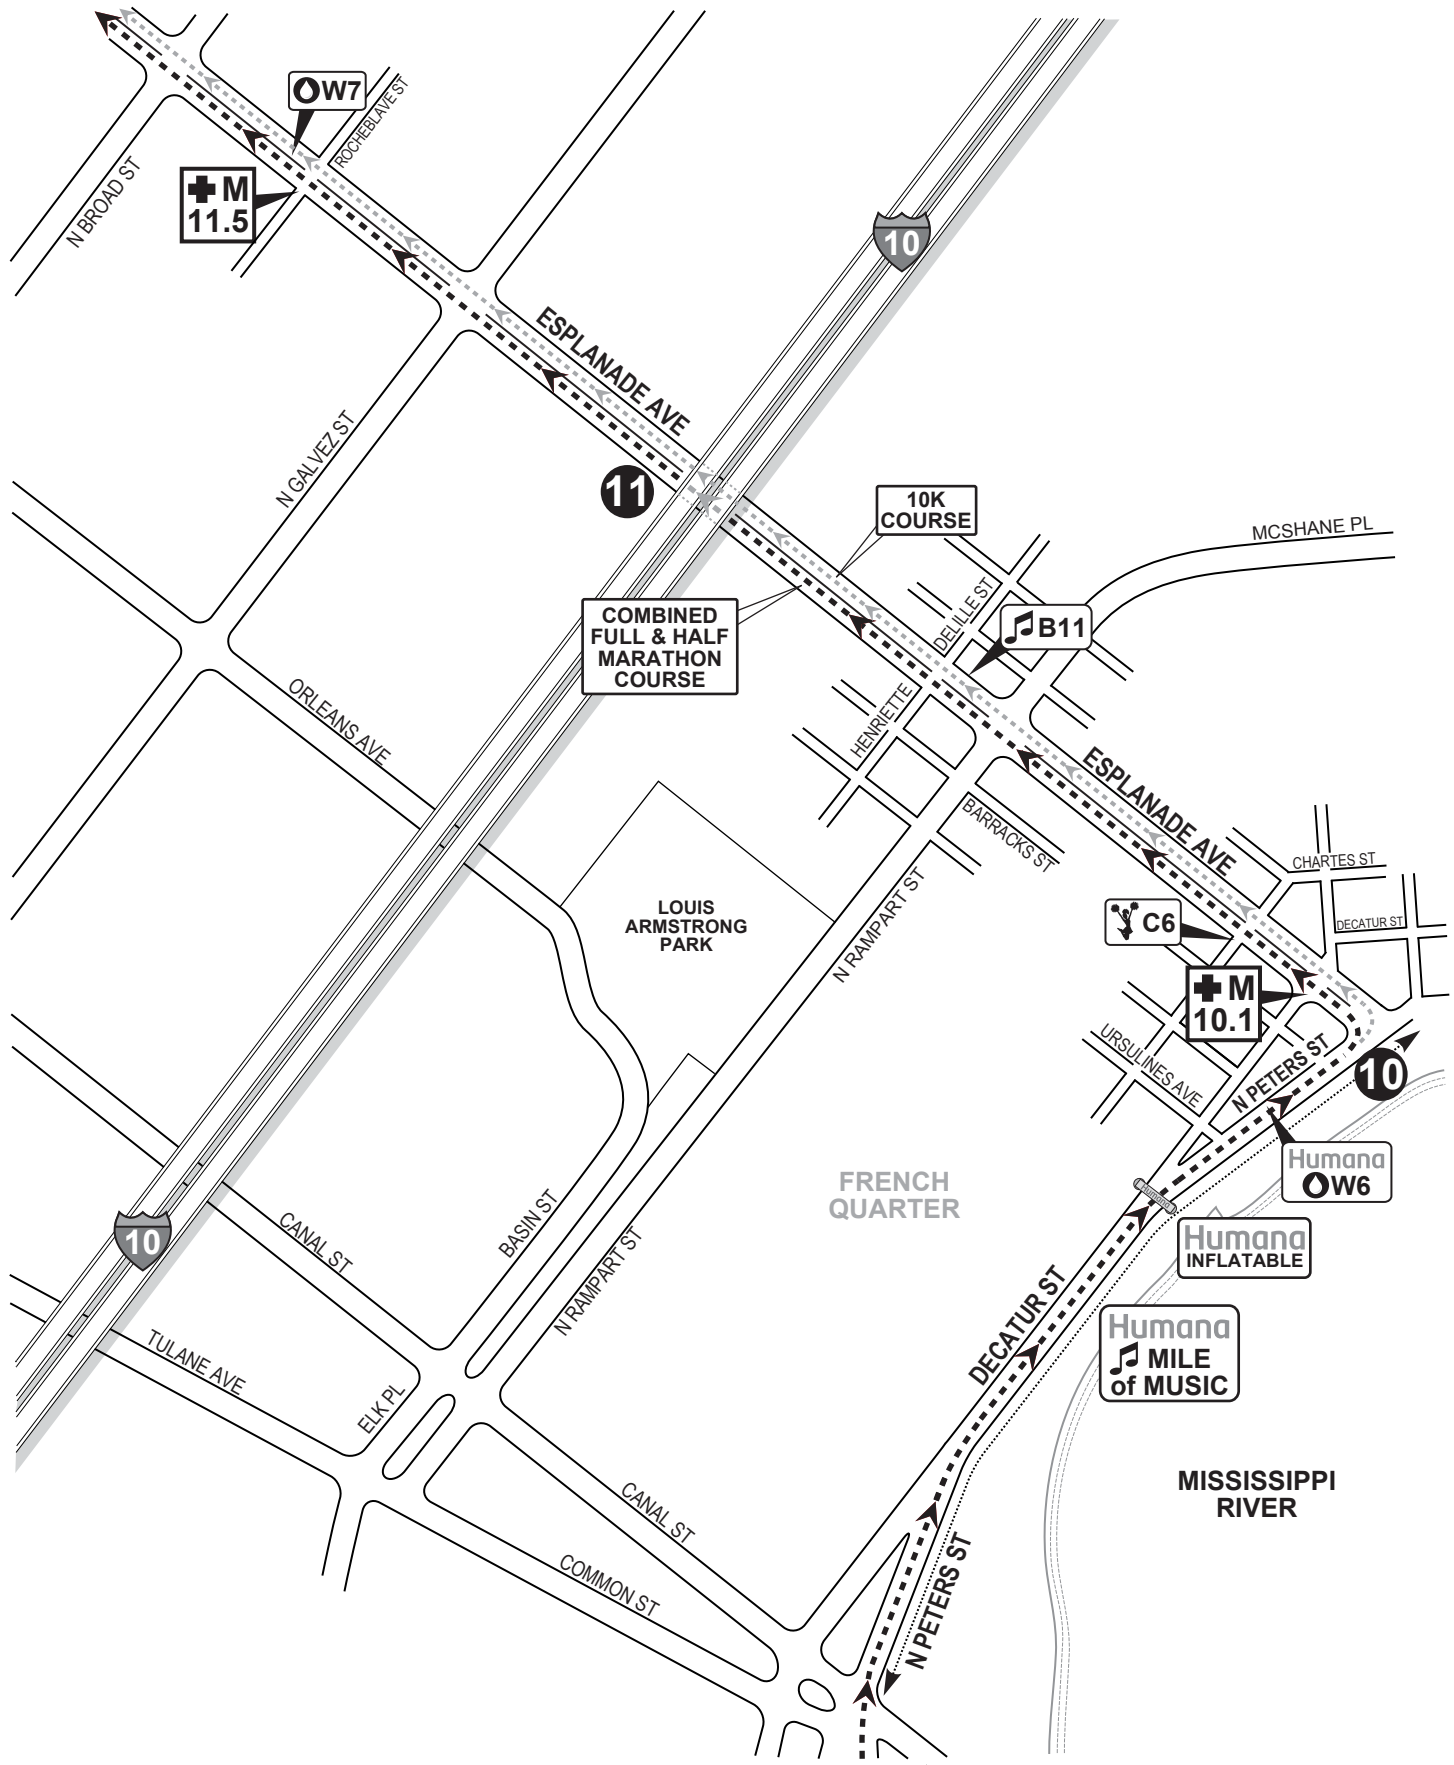

Water Station

Full Marathon
Course

Marathon Mileage
First Runner - Last Runner

Medical Station

10K & Half
Courses

Half Marathon Mileage
First Runner - Last Runner

Cheer Station

Mile Markers

The Start - Mile 2.0
7:00am - 7:52am

M
1/2 &

Mile 7.3 - Mile 9.2
7:30am - 8:43am

Rock 'n' Roll NEW ORLEANS

Combined Courses

	10K	Mile 2.0 - Mile 4.6
	M	7:09am - 8:40am
	1/2	Mile 7.3 - Mile 11.8
		8:02am - 11:52am

Rock 'n' Roll NEW ORLEANS

Combined Courses

- 10K** Mile 4.6 - The Finish
7:22am - 9:09am
- 1/2** Mile 11.8 - The Finish
8:21am - 12:15pm
- M** Mile 11.8 - Mile 15.9
8:21am - 12:30pm

Rock 'n' Roll NEW ORLEANS

Marathon Course

M

Mile 22.4 - Mile 24.8
9:18am - 2:53pm

Rock 'n' Roll NEW ORLEANS

Marathon Course

M

Mile 24.8 - The Finish
9:29am - 3:16pm