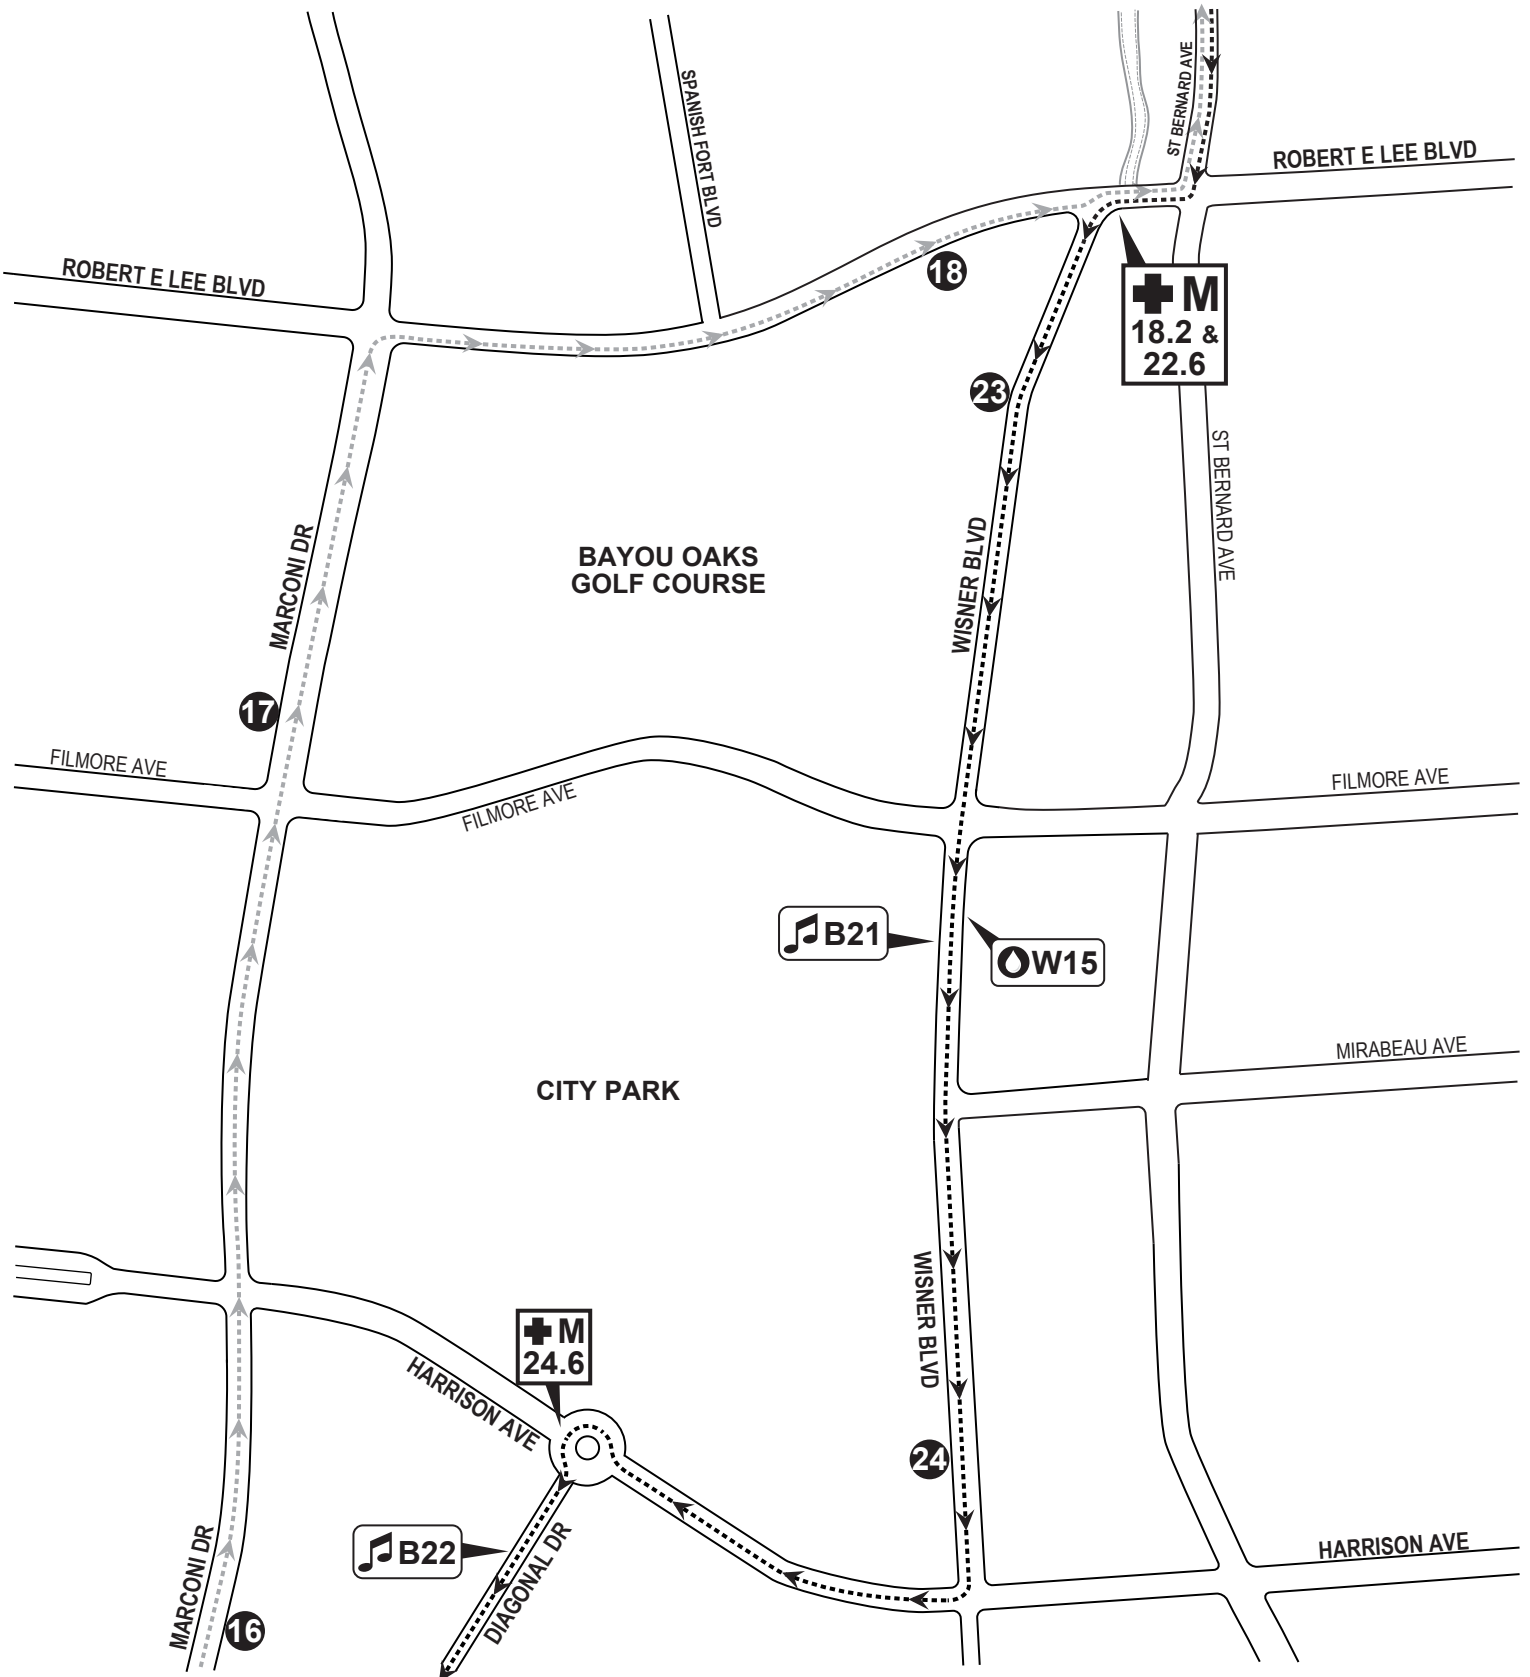

Water Station

Full Marathon
Course

Marathon Mileage
First Runner - Last Runner

Medical Station

10K & Half
Courses

Half Marathon Mileage
First Runner - Last Runner

Cheer Station

Mile Markers

Rock 'n' Roll NEW ORLEANS

Combined Courses

- 10K** Mile 4.6 - The Finish
7:22am - 9:09am
- 1/2** Mile 11.8 - The Finish
8:21am - 12:15pm
- M** Mile 11.8 - Mile 15.9
8:21am - 12:30pm

Rock 'n' Roll NEW ORLEANS

Marathon Course

M

Mile 22.4 - Mile 24.8
9:18am - 2:53pm

Rock 'n' Roll NEW ORLEANS

Marathon Course

M

Mile 24.8 - The Finish
9:29am - 3:16pm